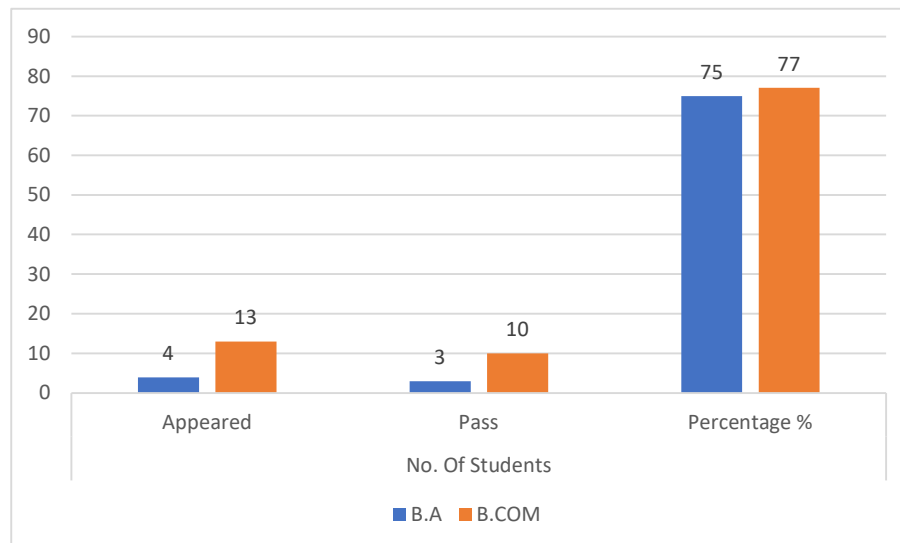

Results Analysis

I-Semester

2023-24

Sl.No	Group & Class	No. Of Students		
		Appeared	Pass	Percentage %
1	B.A	04	03	75
2	B.COM	13	10	77

Results Analysis

II-Semester

2023-24

Sl.No	Group & Class	No. Of Students		
		Appeared	Pass	Percentage %
1	B.A	04	04	100
2	B.COM	13	10	77